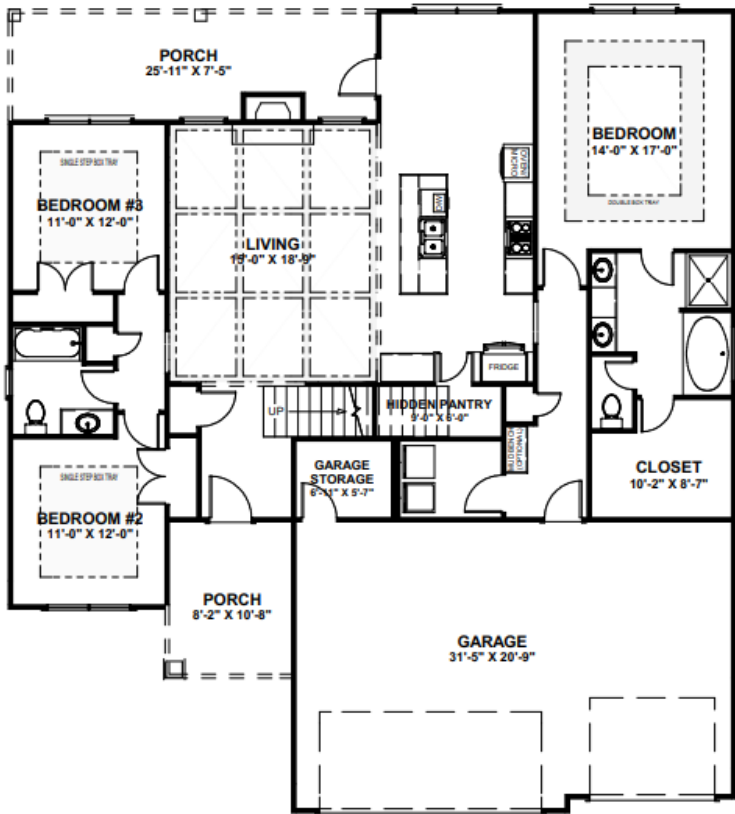

# THE HARLOW

AT THE BANKS AT PLANTER'S RIDGE

OPTION A

OPTION B

5 BEDROOMS FLEX ROOM 2475 SQFT

LET'S CHAT!  
(478) 322-0028  
SCAN ME