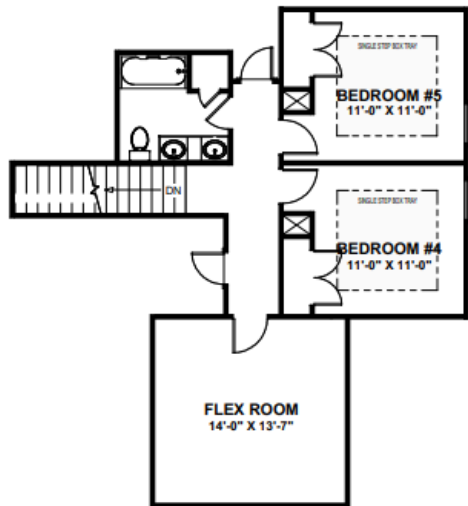

# THE HARLOW

AT THE BANKS AT PLANTER'S RIDGE

OPTION A

OPTION B

5 BEDROOMS FLEX ROOM 2475 SQFT

LET'S CHAT!  
(478) 322-0028  
SCAN ME